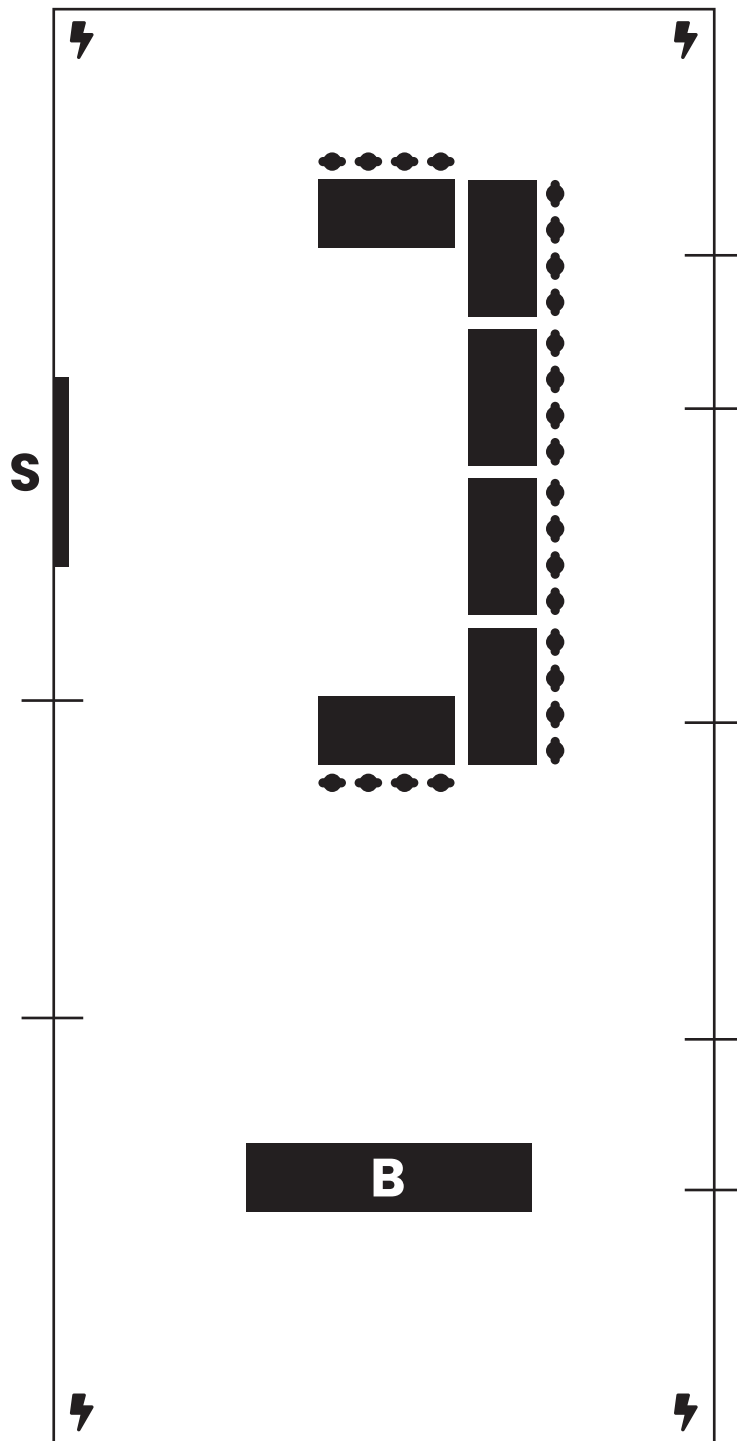

U Shape 2

-  Trestle Tables 900x1800cm
-  Round Tables 1500cm
-  Electrical Powerpoints
-  **S** Screen
-  **B** Buffet