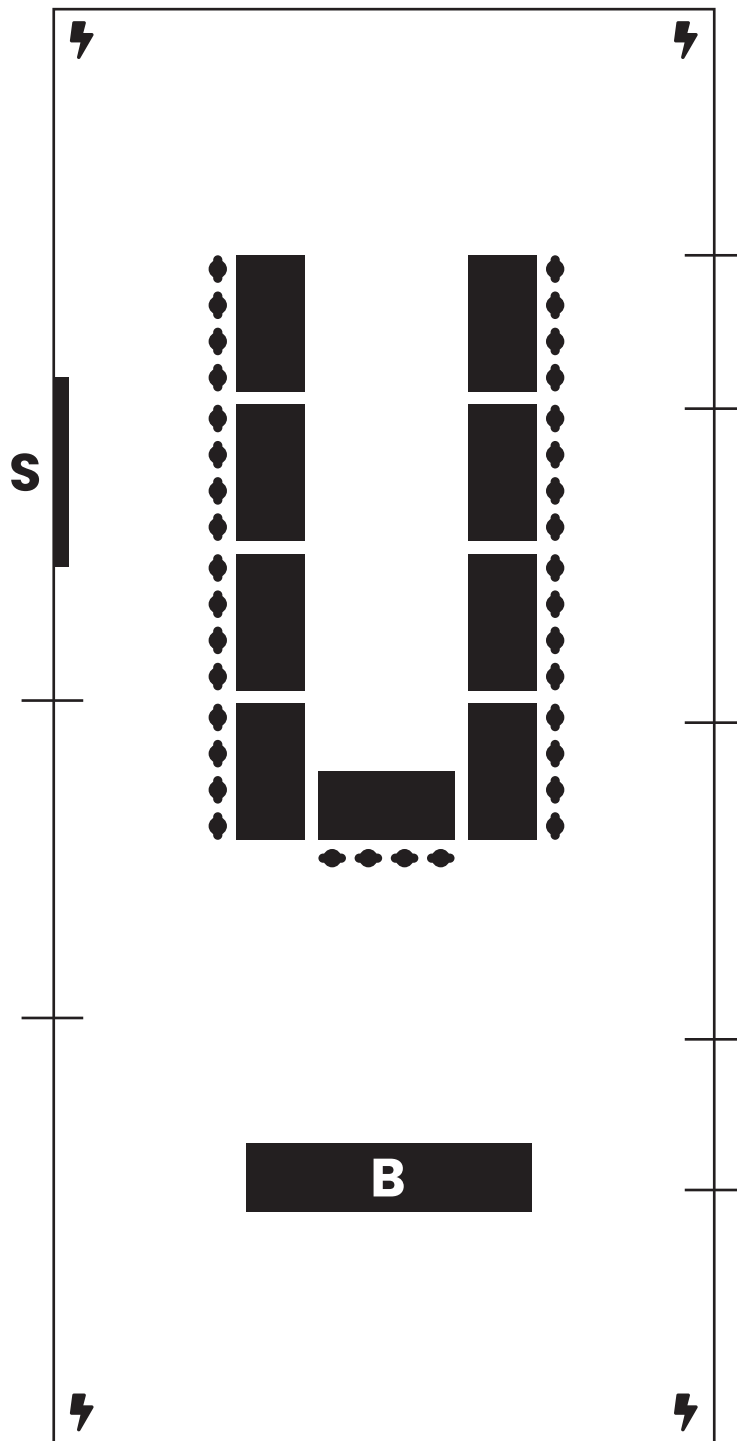

U Shape 1

-  Trestle Tables 900x1800cm
-  Round Tables 1500cm
-  Electrical Powerpoints
-  **S** Screen
-  **B** Buffet